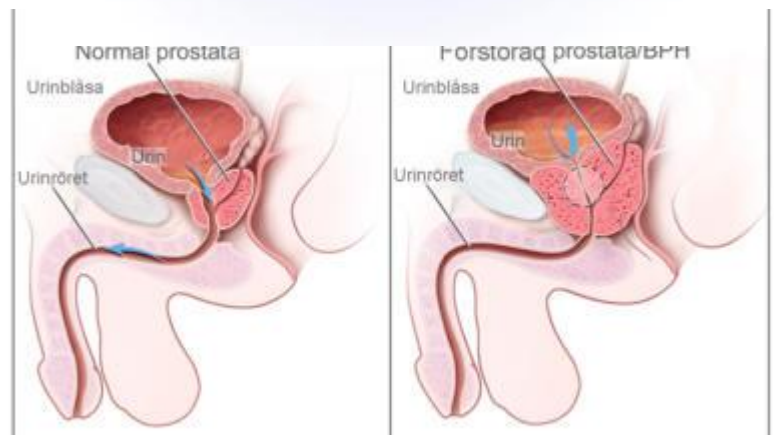

Donévit Prostatam will be your help even if the problems are repeated. The device's efficacy increases several times when used in combination with conventional medical care. Donévit Prostatam does not replace medical care but is an excellent complement and a preventive tool. Hygiene protective rubber (condom) is not included without buying separately. You insert the device into the rectum and allow it to treat the prostate during approximately 25 minutes. 2 treatments a day initially then 1 time every other day until the problems decrease or decrease in scale. The device has a built-in timer that delivers signal when processing is complete.